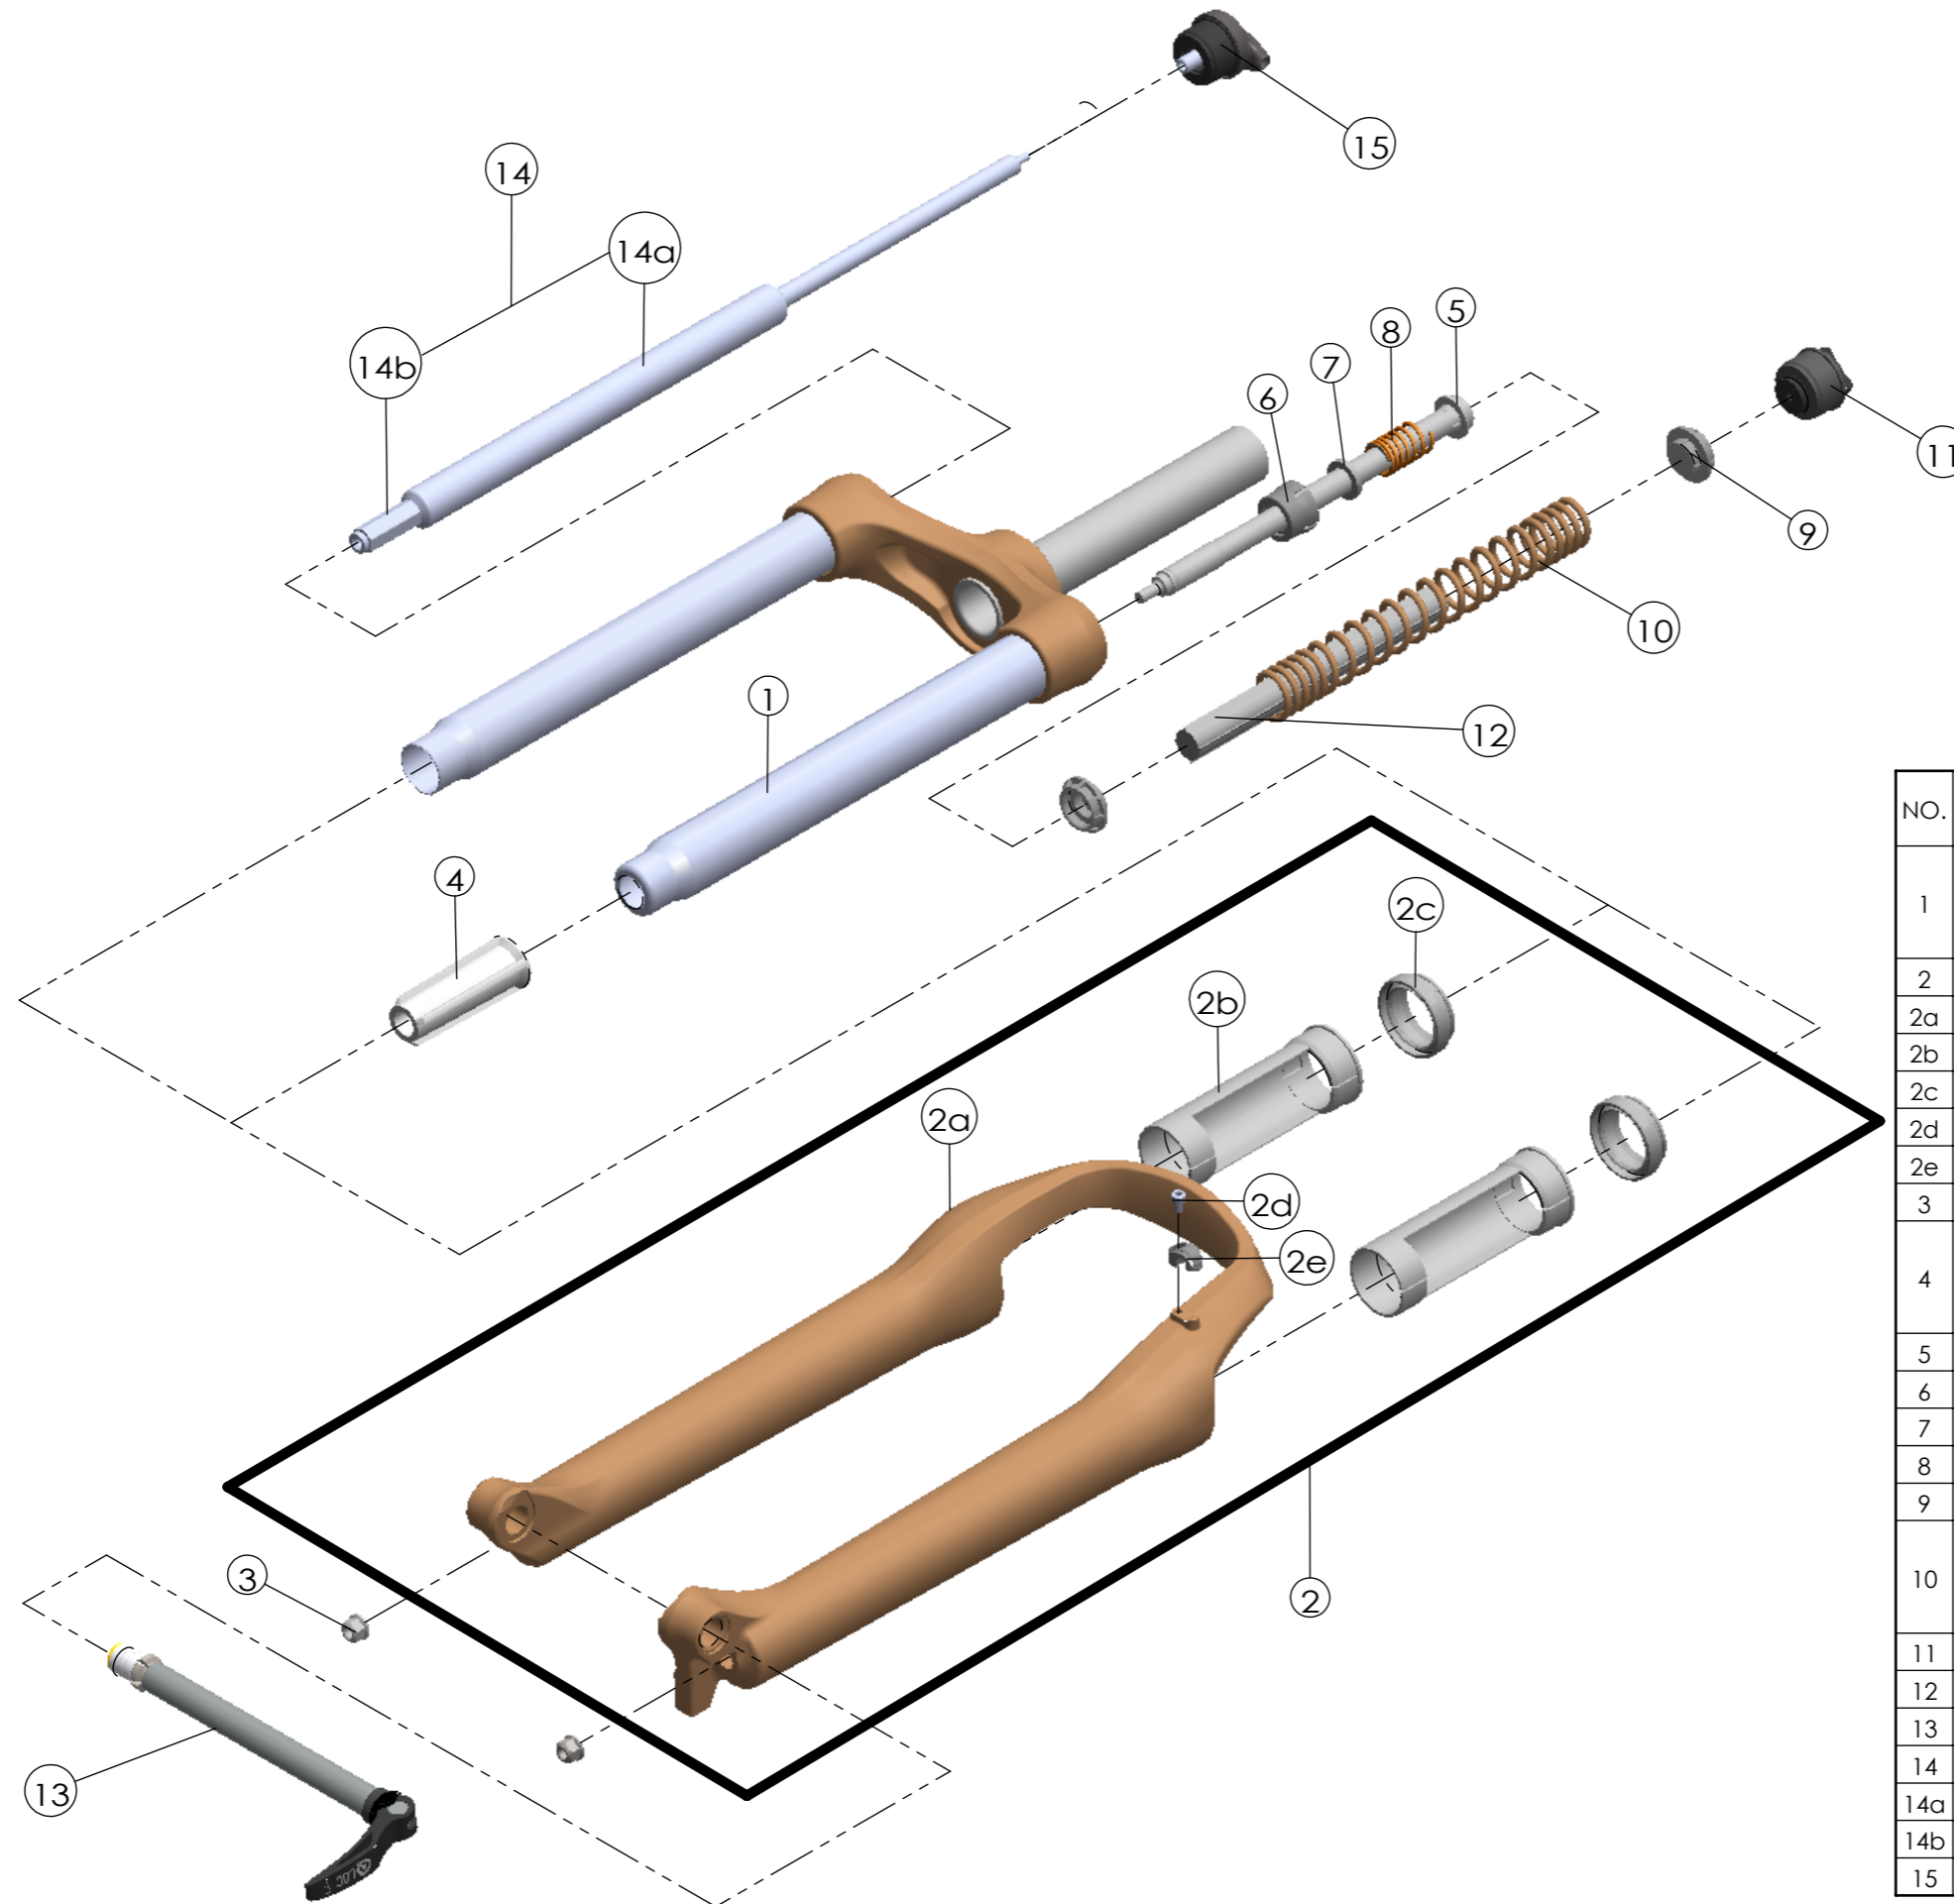

Date	2016.10.25	Version	2
Amended	2017.3.2		

NO.	PART NAME	PART CODE	QTY.		
			80	100	120
1	UPPER ASSY	FKZ096-01	1	-	-
		FKZ096-02	-	1	-
		FKZ096-03	-	-	1
2	BOTTOM CASE ASSY	FKZ097-10	1	1	1
2a	BOTTOM CASE	FPB424	1	1	1
2b	SLIDER SLEEVE	FEG137	2	2	2
2c	DUST SEAL	FAA169-20	2	2	2
2d	BOLT	FSB153	1	1	1
2e	HOSE GUIDE	FEG166	1	1	1
3	FIXING NUT	FSN023	2	2	2
4	BOTTOM STOPPER	FEE959-00	1	-	-
		FEP806-40	-	1	-
		FEP806-30	-	-	1
5	SUPPORT TUBE	FEG175	1	1	1
6	FORK NOSE	FEE805	1	1	1
7	REBOUND RUBBER	FEP053	1	1	1
8	REBOUND SPRING	FEP189-20	1	1	1
9	SPRING GUIDE	FEE262-30	2	2	2
10	MAIN SPRING	FEP755	1	-	-
		FEP754	-	1	-
		FEP758	-	-	1
11	ADJUST SYSTEM	FKE009-21	1	1	1
12	DAMPER	FEP661-10	1	1	1
13	15QLC32-110 AXLE SET	FKA100-25	1	1	1
14	DAMPER UNIT	FUN015-08	1	1	1
14a	DAMPER BODY	FUN015-00	1	1	1
14b	SUPPORT TUBE	FEE314-14	1	1	1
15	REMOTE SPEED LOCK ASSY	FKE310-12	1	1	1